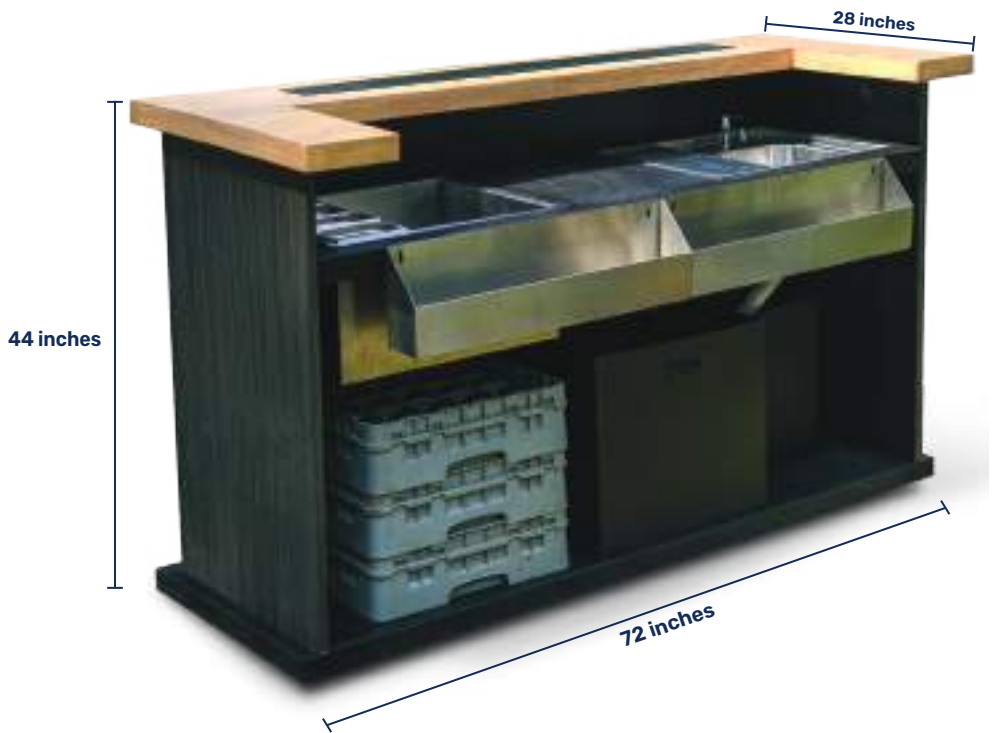

DIMENSIONS